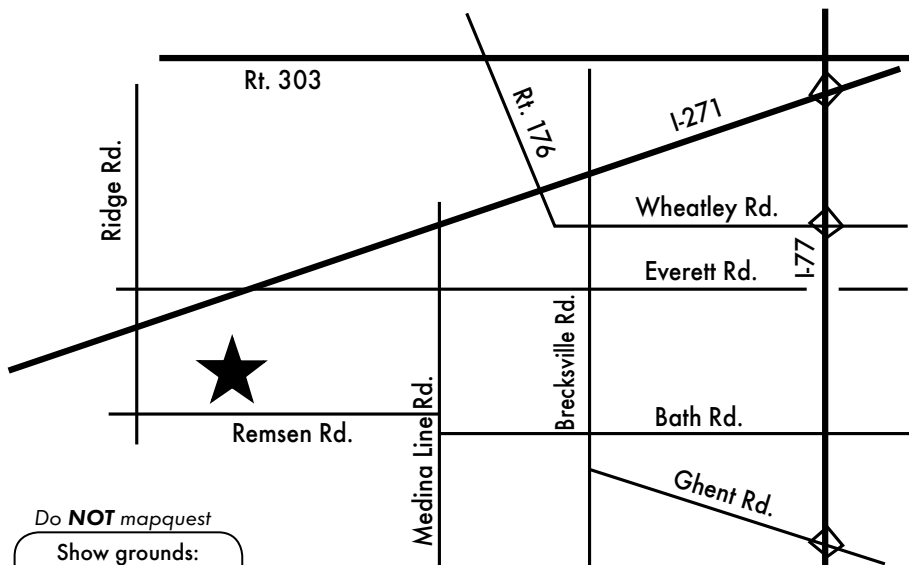

Make checks payable to: Bath Pony Club

Attn: Mini Trial
Colleen Kubat
375 Quail Run Dr.
Broadview Heights, OH 44147

Show Date:
Aug 21, 2011

Do **NOT** mapquest

Show grounds:
141 Rensen Rd.
Medina, OH 44256