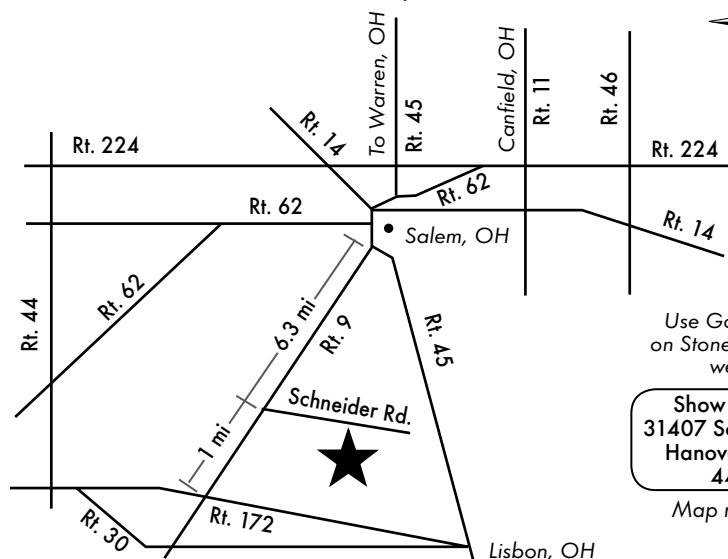

Attn: Mini Trial
31407 Schneider Rd.
Hanoverton, OH 44423

Show Date:
June 12, 2011

Use Google map on Stone Gate Farm website

Show grounds:
31407 Schneider Rd.
Hanoverton, OH
44423

Map not to scale

www.stonegatefarm.org