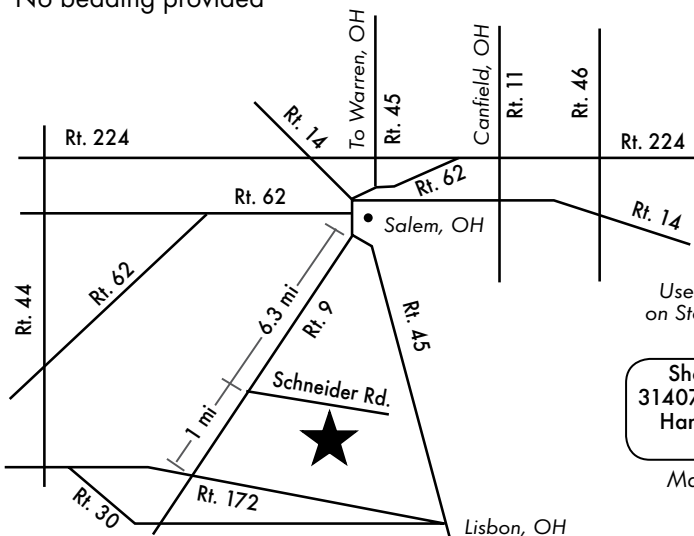

Make checks payable to: WRPC

Attn: Mini Trial Secretary
c/o Penne Colao
1431 Shenango Rd.
Darlington, PA 16115
secretary@stonegatefarm.org

Stalls:

Tentative move-in time 5pm
Day: **\$25** (Sun 6am-7pm)
Night: **\$40** (Sat 8am-Sun 7pm)
Rally participants stabling: **\$25**
Some stalls require stall guards
\$10 refundable stall cleaning fee
(Please send separate \$10 check)
Stalls are checked after the show.
If stall is clean, check will be destroyed.
*No bedding provided

Show Date:

Aug 7, 2011

Use Google map on Stone Gate Farm website

Show grounds:
31407 Schneider Rd.
Hanoverton, OH
44423

Map not to scale

www.stonegatefarm.org

www.minitrialassoc.org