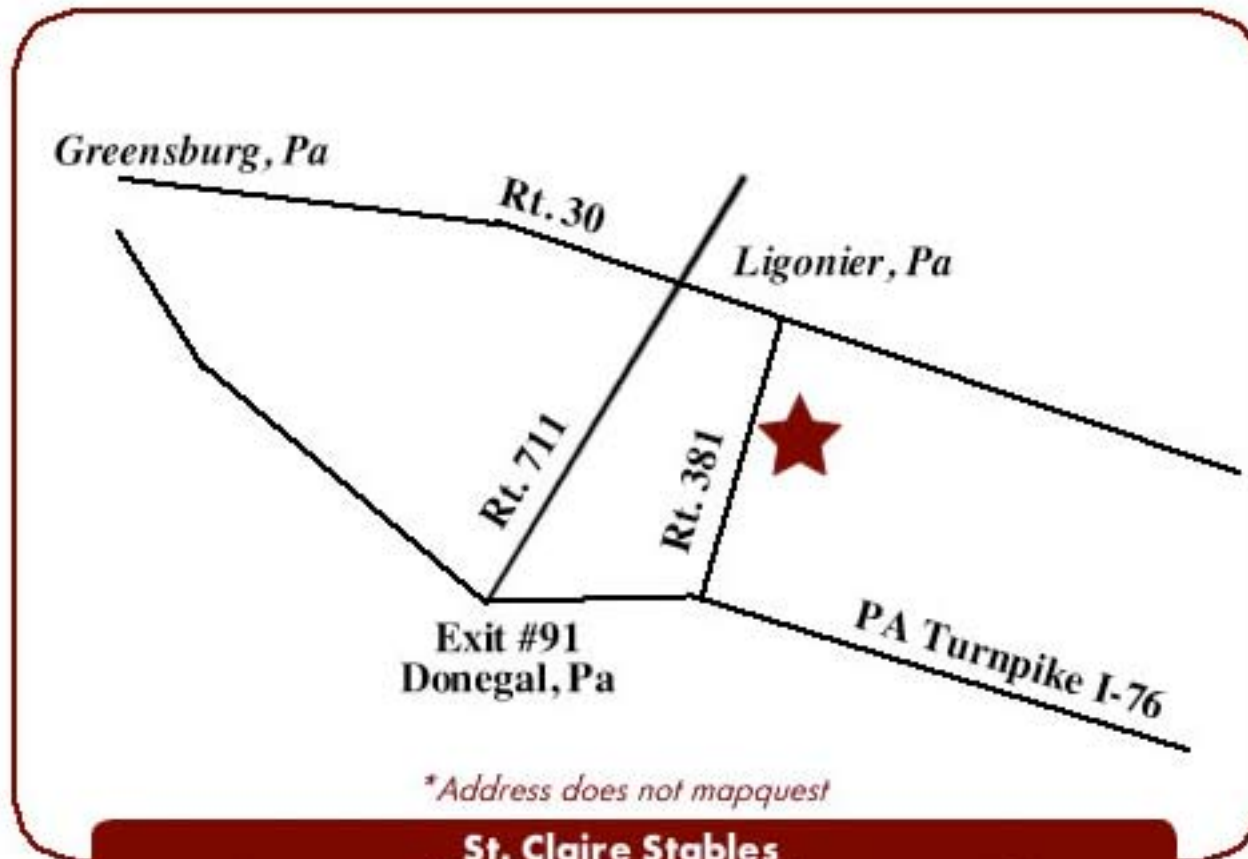

ROLLING ROCK HUNT

[main page](#)[latest news](#)[schedule](#)[ride times](#)[directions](#)[hotels & restaurants](#)[results](#)

Directions

**Address does not mapquest*

St. Claire Stables
Hunter Trail Rd., Rt. 381 Ligonier, PA 15658

Hunter Trail Rd., Rt. 381 Ligonier, PA 15658
St. Claire Stables

Exit PA turnpike (I-76) at exit #91 in Donegal. Go left off of toll gate onto Rt. 31, past McDonald's and BP, turn left onto Rt. 711 by the Day's Inn. Go north on Rt. 711 to Ligonier. At the traffic light turn right onto Rt. 30 east. Travel approximately 2 miles turn right on 381 towards Linn Run State Park. Travel 1/2 mile over one lane bridge, look for signs. The facility will be the second left after the bridge (dirt driveway between the post and rail fence).